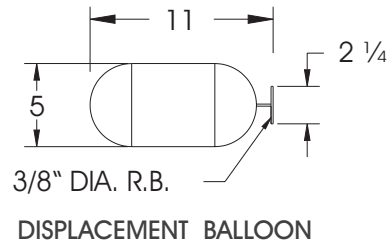

STYLE ONE

	FITTING SIZE	A	B	C	D	E
STD.	2 FNPT	19-1/2	3-1/2	7-1/2	4-1/2	12
	3 FNPT	20-1/2	4	8-1/2	4-1/2	13

STYLE TWO

	FITTING SIZE	A	B	C	D	E
STD.	2" FNPT	19-1/4	6	7-1/2	4-1/2	13
	3" FNPT	20-1/4	6	8-1/2	4-1/2	14

OPTIONS

SHIPPING WEIGHT
VOLUME
DESIGN PRESSURE

80 lbs.
4-1/2 US. gal.
100 psig. @ 225 °F