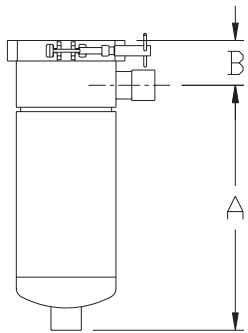

STYLE ONE

	FITTING SIZE	A	B	C	D	E
STD.	2 FNPT	19-1/2	3-1/2	7-1/2	4-1/2	12
	3 FNPT	20-1/2	4	8-1/2	4-1/2	13

STYLE TWO

	FITTING SIZE	A	B	C	D	E
STD.	2" FNPT	19-1/4	6	7-1/2	4-1/2	13
	3" FNPT	20-1/4	6	8-1/2	4-1/2	14

OPTIONS

SHIPPING WEIGHT
VOLUME
DESIGN PRESSURE

80 lbs.
4-1/2 US. gal.
100 psig. @ 225 °F