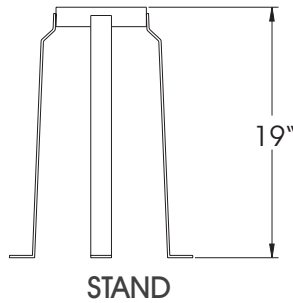

STYLE ONE

	FITTING SIZE	A	B	C	D	E
STD.	2 FNPT	19-1/2	3-1/2	7-1/2	4-1/2	12
	3 FNPT	20-1/2	4	8-1/2	4-1/2	13

STYLE TWO

	FITTING SIZE	A	B	C	D	E
STD.	2" FNPT	19-1/4	6	7-1/2	4-1/2	13
	3" FNPT	20-1/4	6	8-1/2	4-1/2	14

OPTIONS

SHIPPING WEIGHT
VOLUME
DESIGN PRESSURE

80 lbs.
4-1/2 US. gal.
100 psig. @ 225 °F