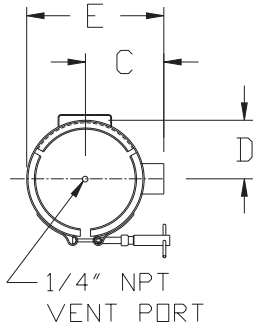

STYLE ONE

	FITTING SIZE	A	B	C	D	E
STD.	2 FNPT	19-1/2	3-1/2	7-1/2	4-1/2	12
	3 FNPT	20-1/2	4	8-1/2	4-1/2	13

STYLE TWO

	FITTING SIZE	A	B	C	D	E
STD.	2" FNPT	19-1/4	6	7-1/2	4-1/2	13
	3" FNPT	20-1/4	6	8-1/2	4-1/2	14

OPTIONS

SHIPPING WEIGHT
VOLUME
DESIGN PRESSURE

80 lbs.
4-1/2 US. gal.
100 psig. @ 225 °F