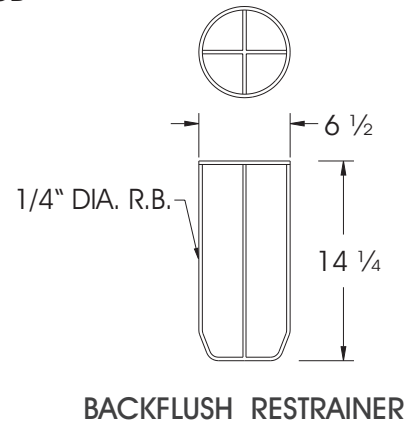

STYLE ONE

	FITTING SIZE	A	B	C	D	E
STD.	2 FNPT	19-1/2	3-1/2	7-1/2	4-1/2	12
	3 FNPT	20-1/2	4	8-1/2	4-1/2	13

STYLE TWO

	FITTING SIZE	A	B	C	D	E
STD.	2" FNPT	19-1/4	6	7-1/2	4-1/2	13
	3" FNPT	20-1/4	6	8-1/2	4-1/2	14

OPTIONS

SHIPPING WEIGHT
VOLUME
DESIGN PRESSURE

80 lbs.
4-1/2 US. gal.
100 psig. @ 225 °F