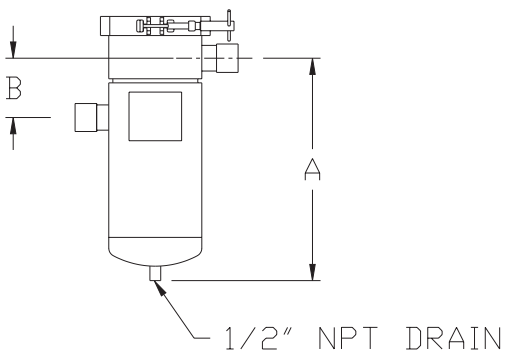

STYLE ONE

	FITTING SIZE	A	B	C	D	E
STD.	2 FNPT	19-1/2	3-1/2	7-1/2	4-1/2	12
	3 FNPT	20-1/2	4	8-1/2	4-1/2	13

STYLE TWO

	FITTING SIZE	A	B	C	D	E
STD.	2" FNPT	19-1/4	6	7-1/2	4-1/2	13
	3" FNPT	20-1/4	6	8-1/2	4-1/2	14

OPTIONS

SHIPPING WEIGHT
VOLUME
DESIGN PRESSURE

80 lbs.
4-1/2 US. gal.
100 psig. @ 225 °F