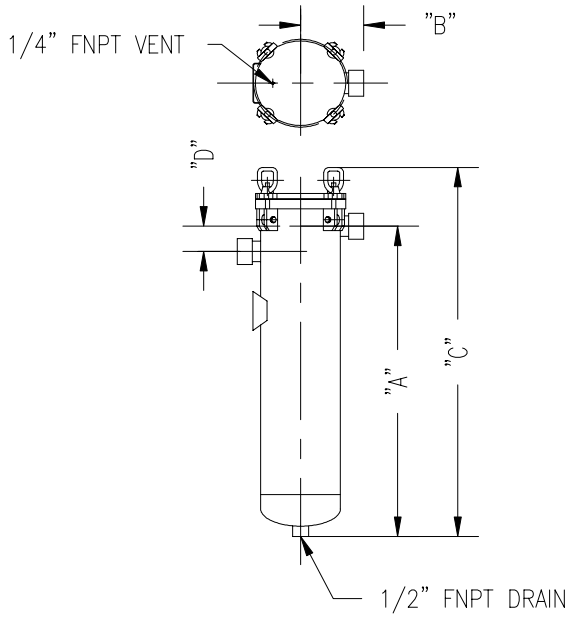

## STYLE ONE

FITTING SIZE	A	B	C
1" FNPT	15 3/4"	4 1/2"	22"
1 1/2" FNPT	15 3/4"	4 1/2"	22"

STD

## STYLE TWO

FITTING SIZE	A	B	C	D
1" FNPT	15 1/2"	4 1/2"	22"	5"
1 1/2" FNPT	15 1/2"	4 1/2"	22"	5"

STD

SHIPPING WEIGHT      15 LBS  
 VOLUME                    1 US GAL  
 DESIGN PRESSURE      150 PSIG @ 225 F