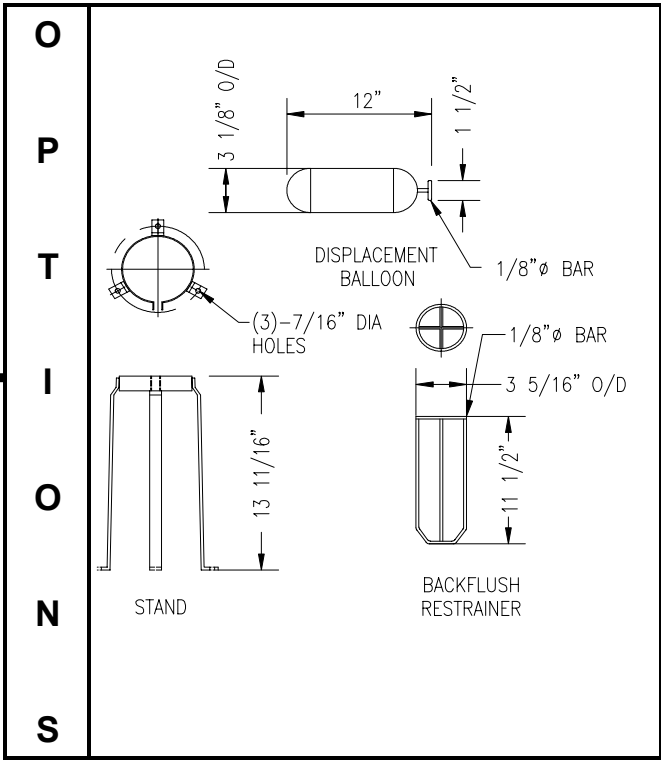

## STYLE ONE

FITTING SIZE	A	B	C
1" FNPT	15 3/4"	4 1/2"	22"
1 1/2" FNPT	15 3/4"	4 1/2"	22"

STD

## STYLE TWO

FITTING SIZE	A	B	C	D
1" FNPT	15 1/2"	4 1/2"	22"	5"
1 1/2" FNPT	15 1/2"	4 1/2"	22"	5"

STD

SHIPPING WEIGHT      15 LBS  
 VOLUME                    1 US GAL  
 DESIGN PRESSURE      150 PSIG @ 225 F