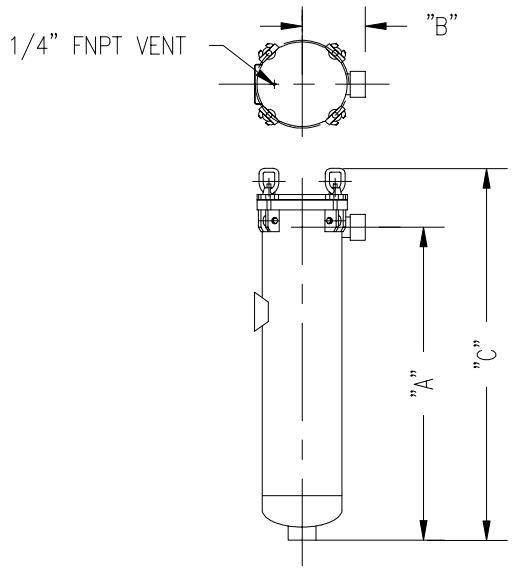

## STYLE ONE

FITTING SIZE	A	B	C
1" FNPT	15 3/4"	4 1/2"	22"
1 1/2" FNPT	15 3/4"	4 1/2"	22"

STD

## STYLE TWO

FITTING SIZE	A	B	C	D
1" FNPT	15 1/2"	4 1/2"	22"	5"
1 1/2" FNPT	15 1/2"	4 1/2"	22"	5"

STD

SHIPPING WEIGHT      15 LBS  
 VOLUME                    1 US GAL  
 DESIGN PRESSURE      150 PSIG @ 225 F