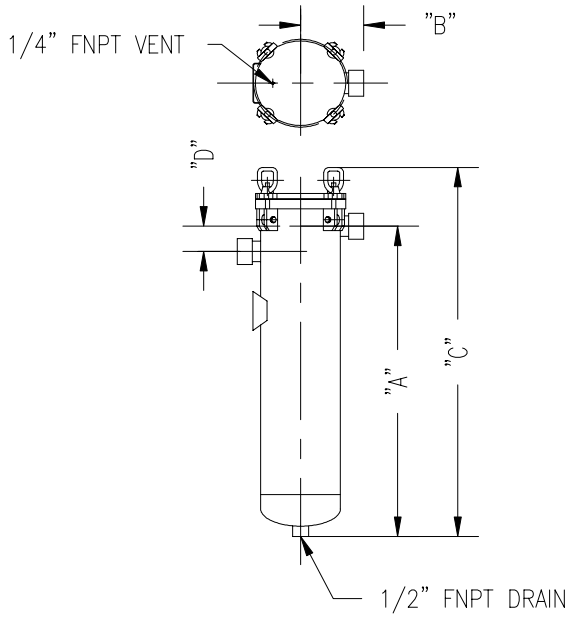

FILTER SOLUTIONS

FS-20-SE

STYLE ONE

FITTING SIZE	A	B	C
1" FNPT	9 1/2"	4 1/2"	14 1/2"
1 1/2" FNPT	9 1/2"	4 1/2"	14 1/2"

STYLE TWO

FITTING SIZE	A	B	C	D
1" FNPT	9 1/4"	4 1/2"	14 1/2"	5"
1 1/2" FNPT	9 1/4"	4 1/2"	14 1/2"	5"

SHIPPING WEIGHT: 12 LBS
 VOLUME: 1/2 US GAL
 DESIGN PRESSURE: 150 PSIG @ 225 F