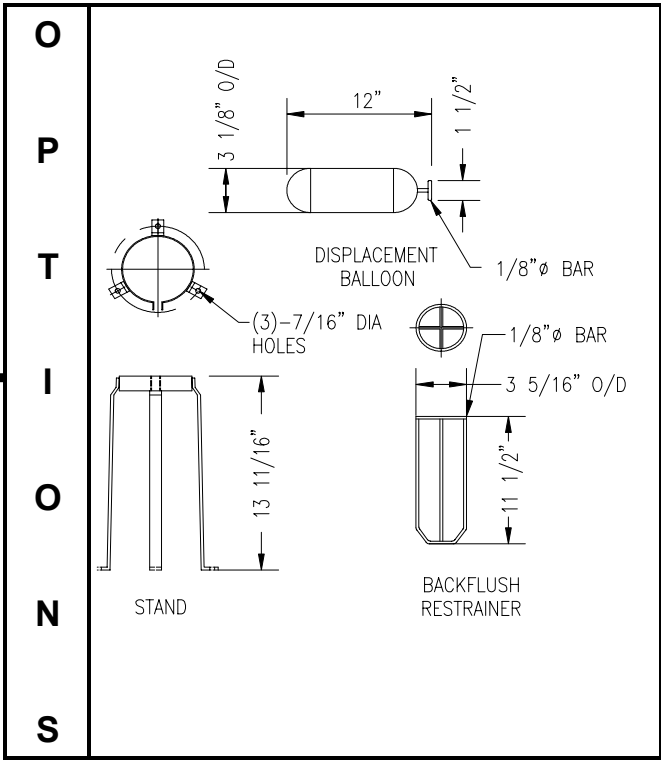

FILTER SOLUTIONS

FS-20-SE

STYLE ONE

FITTING SIZE	A	B	C
1" FNPT	9 1/2"	4 1/2"	14 1/2"
1 1/2" FNPT	9 1/2"	4 1/2"	14 1/2"

STYLE TWO

FITTING SIZE	A	B	C	D
1" FNPT	9 1/4"	4 1/2"	14 1/2"	5"
1 1/2" FNPT	9 1/4"	4 1/2"	14 1/2"	5"

SHIPPING WEIGHT: 12 LBS
 VOLUME: 1/2 US GAL
 DESIGN PRESSURE: 150 PSIG @ 225 F