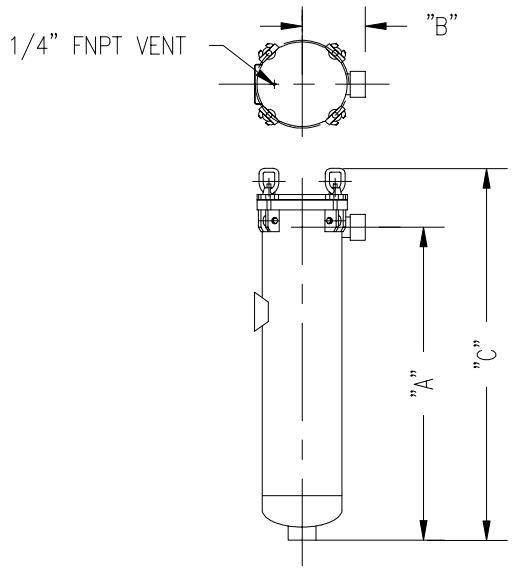

FILTER SOLUTIONS

FS-20-SE

STYLE ONE

FITTING SIZE	A	B	C
1" FNPT	9 1/2"	4 1/2"	14 1/2"
1 1/2" FNPT	9 1/2"	4 1/2"	14 1/2"

STYLE TWO

FITTING SIZE	A	B	C	D
1" FNPT	9 1/4"	4 1/2"	14 1/2"	5"
1 1/2" FNPT	9 1/4"	4 1/2"	14 1/2"	5"

SHIPPING WEIGHT: 12 LBS
 VOLUME: 1/2 US GAL
 DESIGN PRESSURE: 150 PSIG @ 225 F