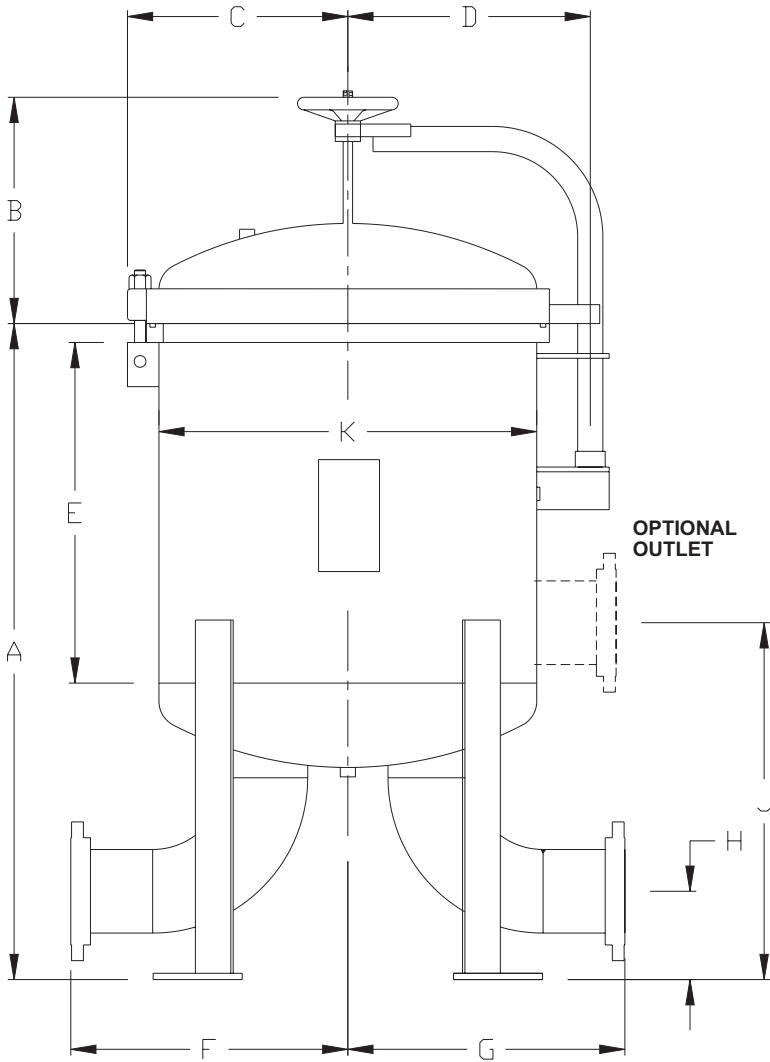

FS-1440

8 BAG

FITTING SIZE	A	B	C	D	E	F	G	H	J	K
6" FLG	54	18-1/4	16	19-1/4	28-1/2	19	18-3/4	7	20-13/16	30
STD. 8" FLG	58-1/4	18-1/4	16	19-1/4	28-1/2	22-1/2	22-1/4	8-1/4	25	30

SHIPPING WEIGHT
 VOLUME
 DESIGN PRESSURE