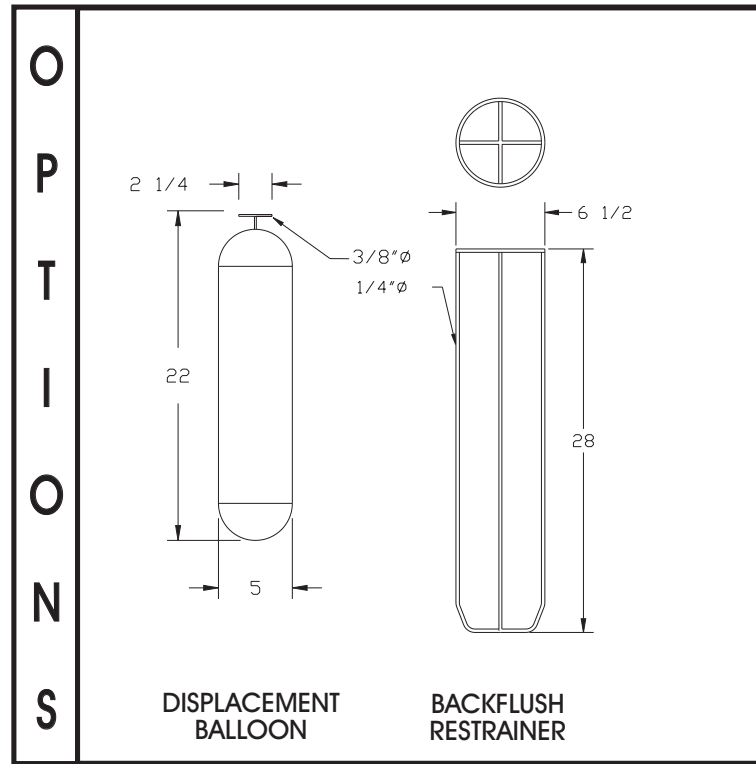

FS-1440

8 BAG

FITTING SIZE	A	B	C	D	E	F	G	H	J	K
6" FLG	54	18-1/4	16	19-1/4	28-1/2	19	18-3/4	7	20-13/16	30
STD. 8" FLG	58-1/4	18-1/4	16	19-1/4	28-1/2	22-1/2	22-1/4	8-1/4	25	30

SHIPPING WEIGHT
 VOLUME
 DESIGN PRESSURE