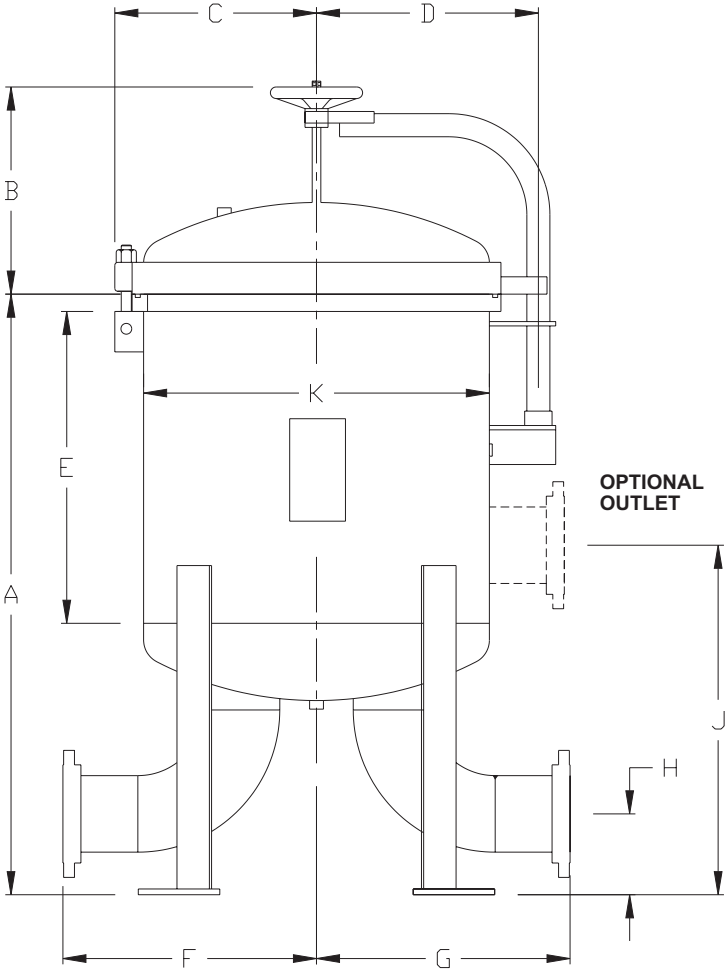

# FS-1260

## 7 BAG

FITTING SIZE	A	B	C	D	E	F	G	H	J	K
6" FLG	51	18-1/4	18-3/8	19-1/4	28	21	15	6-1/2	33-1/4	30
STD. 8" FLG	58	18-1/4	18-3/8	19-1/4	28	24-1/2	18-1/2	7-3/4	33 1/4	30

SHIPPING WEIGHT	1300 lbs.
VOLUME	120 US. gal.
DESIGN PRESSURE	150 psig. @ 225 °F