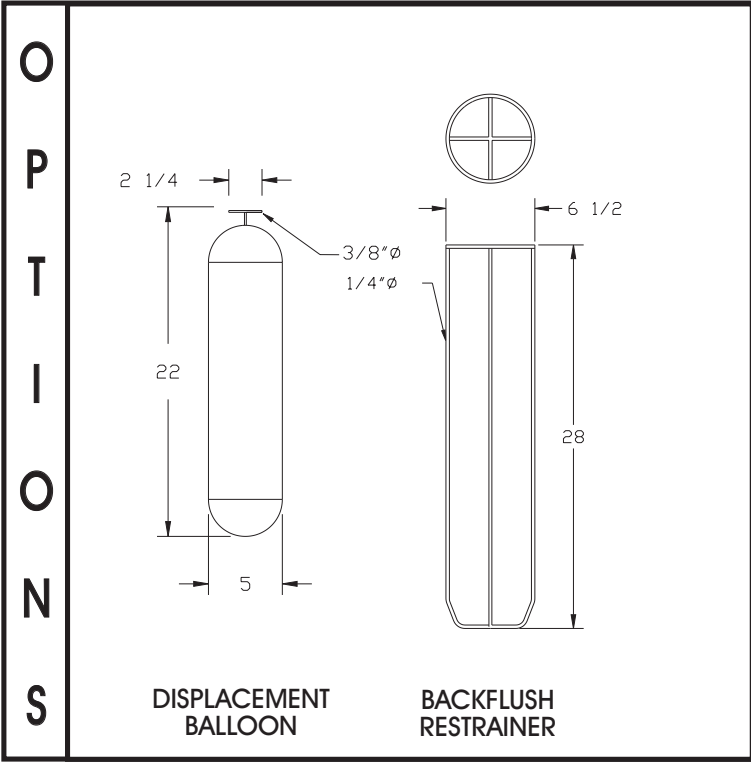

# FS-1260

## 7 BAG

FITTING SIZE	A	B	C	D	E	F	G	H	J	K
6" FLG	51	18-1/4	18-3/8	19-1/4	28	21	15	6-1/2	33-1/4	30
STD. 8" FLG	58	18-1/4	18-3/8	19-1/4	28	24-1/2	18-1/2	7-3/4	33 1/4	30

SHIPPING WEIGHT	1300 lbs.
VOLUME	120 US. gal.
DESIGN PRESSURE	150 psig. @ 225 °F